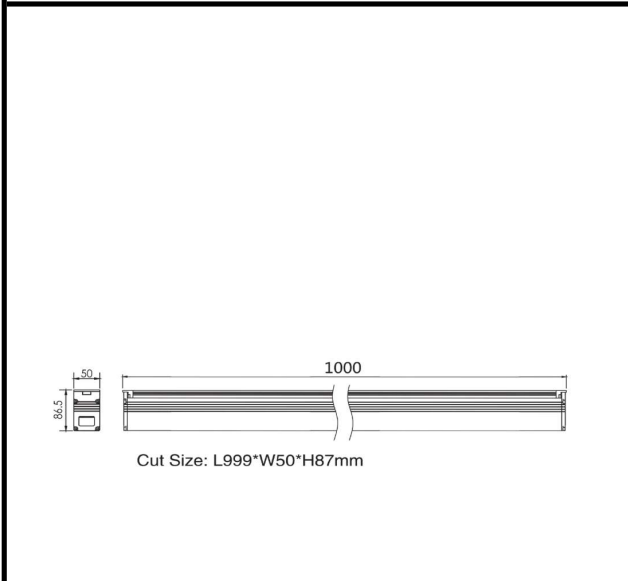

Sovitron Interior Pvt.Ltd.

<b>Model Name</b>	UNITY-2308 /DL-OSL-2308A-24
<b>Description</b>	linear Inground light

Technical description	Image
-----------------------	-------

<b>Dimension</b>	L=1000mm Cutout W=50mm H=87mm
<b>Frame</b>	Aluminum
<b>Color Tempertaure</b>	4000K
<b>Power</b>	28W
<b>Total Luminous Flux</b>	1,820 lm
<b>Efficacy</b>	65 lm/W
<b>IP rating</b>	67
<b>Color Rendering</b>	≥80
<b>Mounting</b>	Buried
<b>Beam angle</b>	12.5, 20, 30, 45, 60, 15X30, 10X60 Degree (Tilted 10 degrees: 15,30,45,20x35)
<b>Optics</b>	Tempered glass
<b>Dimming</b>	NON-Dimmable
<b>Operating Voltage</b>	220-240 VAC
<b>Standard Lifetime</b>	L70 minimum at 50,000 burning hours

**Dimension diagram**

**Remarks:-**